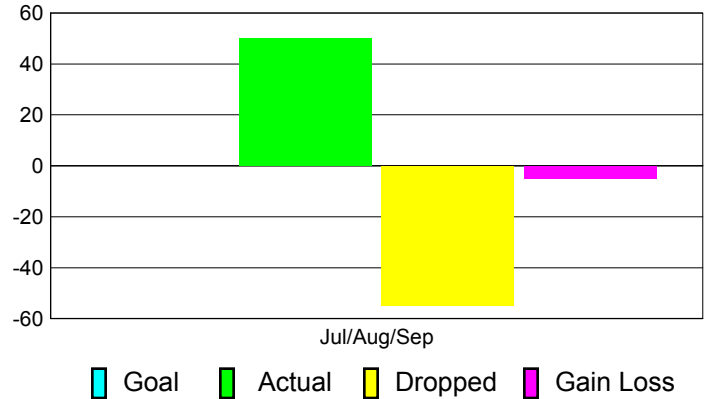

Membership Results 2012-2013

Goal, New, Dropped, Gain/Loss