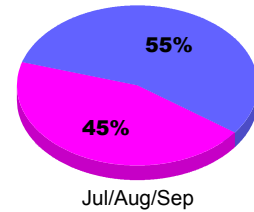

Membership Results
2012-2013

Membership
2011-2012

Month	Net Memb Goal	Actual New Memb	Actual Dropped Memb	Gain/Loss of Memb	Gain/Loss of Memb
Jul/Aug/Sep		50	-55	-5	25
Totals		50	-55	-5	25

Membership Results 2012-2013

Goal, New, Dropped, Gain/Loss

Comparison of Membership Gain/Loss

Current Year Compared to the Previous Year

Gender Comparison 2012-2013

Male Female