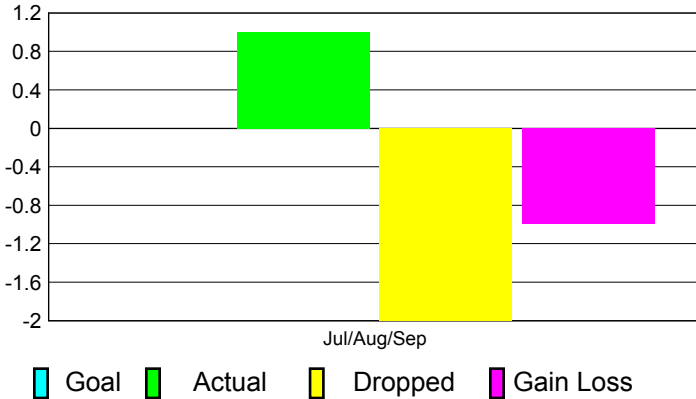

2012-2013 GMT Reports for District (or Undistricted) **District G 2**

GMT: **Doctor NICOLAS JARA OREL** Location: **ECUADOR**

GMT CA: **3**

CLUBS

Club Results
2012-2013

Clubs
2011-2012

Month	New Club Goal	Actual New Clubs	Actual Dropped Clubs	Gain/Loss of Clubs	Gain/Loss of Clubs
Jul/Aug/Sep		1	-2	-1	0
Totals		1	-2	-1	0

Club Results 2012-2013

Goal, New, Dropped, Gain/Loss

Comparison of Club Gain/Loss

Current Year Compared to the Previous Year

YTD Status Quo Clubs 2012-2013

Status Quo Clubs Compared to Status Quo Members

MEMBERSHIP