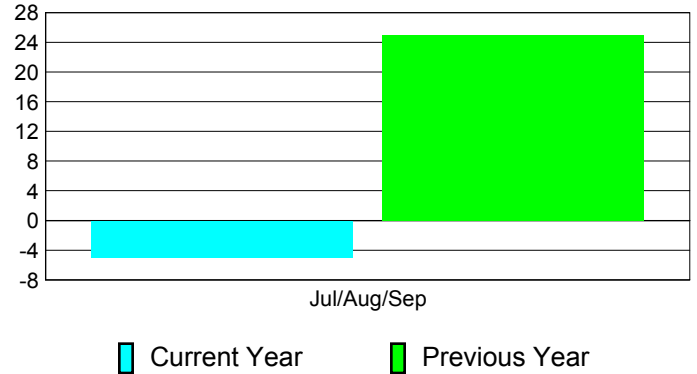

Membership Results
2012-2013

Membership
2011-2012

Month	Net Memb Goal	Actual New Memb	Actual Dropped Memb	Gain/Loss of Memb	Gain/Loss of Memb
Jul/Aug/Sep		50	-55	-5	25
Totals		50	-55	-5	25

Membership Results 2012-2013

Goal, New, Dropped, Gain/Loss

Comparison of Membership Gain/Loss

Current Year Compared to the Previous Year

Gender Comparison 2012-2013

Male Female